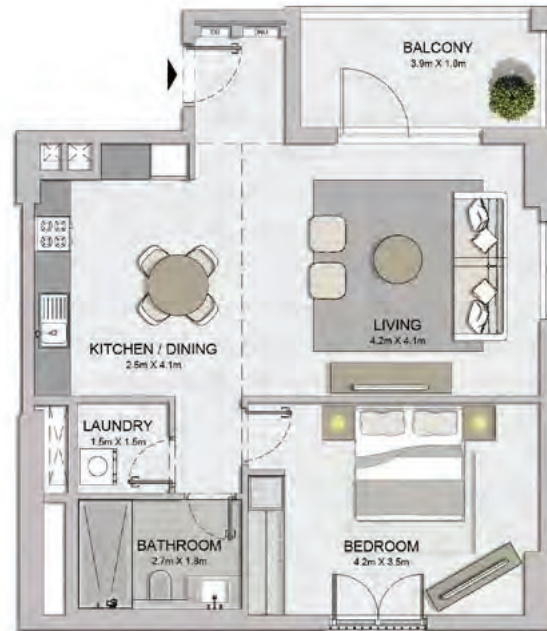

LA VOILE

FLOORPLANS

BUILDING 1

UNIT NO.	SUITE AREA		BALCONY AREA		TOTAL AREA	
	SQM	SQFT	SQM	SQFT	SQM	SQFT
102	70.19	755.52	8.15	87.73	78.34	843.24

UNIT NO.			SUITE AREA		BALCONY AREA		TOTAL AREA	
			SQM	SQFT	SQM	SQFT	SQM	SQFT
202	302	402	70.19	755.52	8.15	87.73	78.34	843.24
502								

UNIT NO.	SUITE AREA		BALCONY AREA		TOTAL AREA			
	SQM	SQFT	SQM	SQFT	SQM	SQFT		
103	69.38	746.80	6.19	66.63	75.57	813.43		
203	303	403	69.39	746.91	6.20	66.74	75.59	813.64
503			69.39	746.91	6.19	66.63	75.58	813.54
602			69.44	747.45	6.20	66.74	75.64	814.18

UNIT NO.	SUITE AREA		BALCONY AREA		TOTAL AREA	
	SQM	SQFT	SQM	SQFT	SQM	SQFT
104	69.83	751.64	12.92	139.07	82.75	890.71

UNIT NO.			SUITE AREA		BALCONY AREA		TOTAL AREA	
			SQM	SQFT	SQM	SQFT	SQM	SQFT
204	304	404	69.86	751.97	7.72	83.10	77.58	835.06
504								