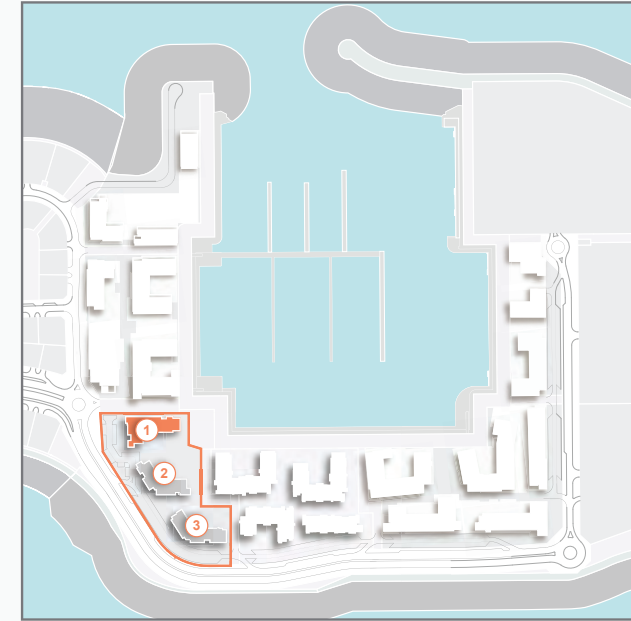

UNIT NO.	SUITE AREA		BALCONY AREA		TOTAL AREA	
	SQM	SQFT	SQM	SQFT	SQM	SQFT
104	69.83	751.64	12.92	139.07	82.75	890.71