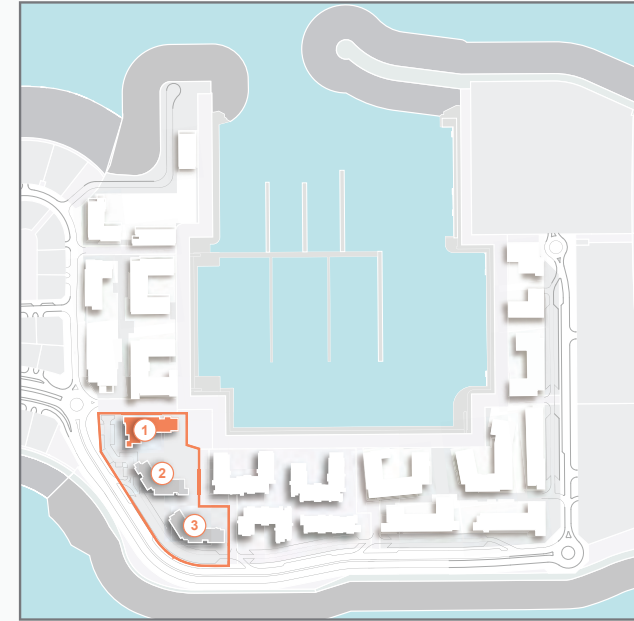

UNIT NO.	SUITE AREA		BALCONY AREA		TOTAL AREA	
	SQM	SQFT	SQM	SQFT	SQM	SQFT
109	131.63	1416.85	51.47	554.02	183.1	1970.87