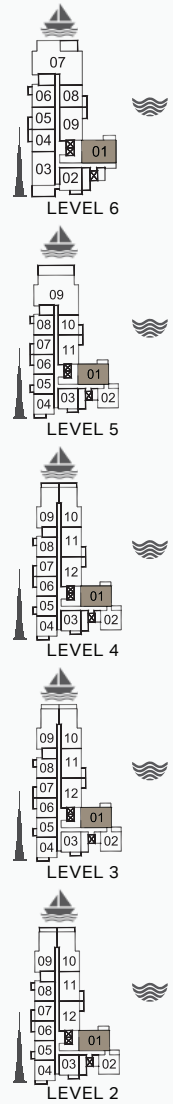

UNIT NO.			SUITE AREA		BALCONY AREA		TOTAL AREA	
			SQM	SQFT	SQM	SQFT	SQM	SQFT
201	301	401	105.67	1137.42	8.53	91.82	114.2	1229.24
501	601