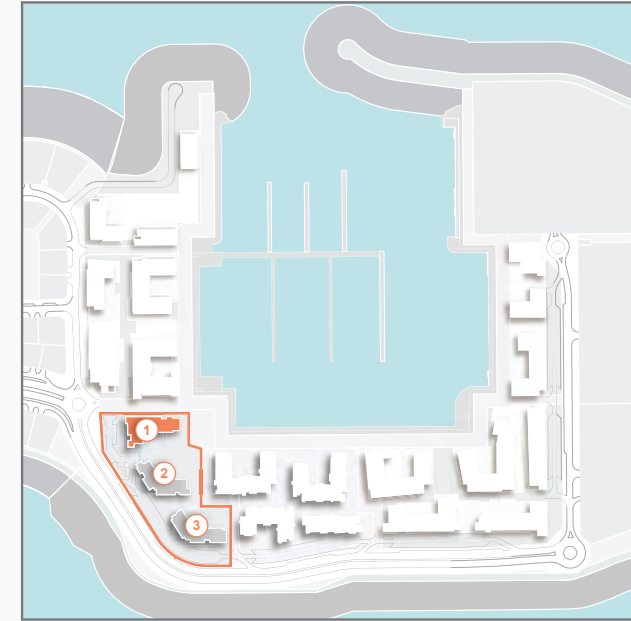

UNIT NO.	SUITE AREA		BALCONY AREA		TOTAL AREA	
	SQM	SQFT	SQM	SQFT	SQM	SQFT
607	459.98	4951.18	59.70	642.61	519.68	5593.79