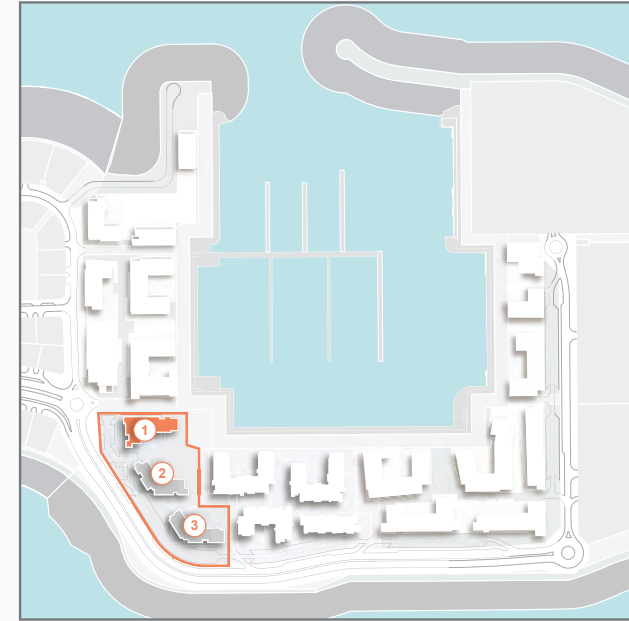

LA VOILE

FLOORPLANS

BUILDING 1

UNIT NO.	SUITE AREA		BALCONY AREA		TOTAL AREA	
	SQM	SQFT	SQM	SQFT	SQM	SQFT
102	70.19	755.52	8.15	87.73	78.34	843.24

UNIT NO.			SUITE AREA		BALCONY AREA		TOTAL AREA	
			SQM	SQFT	SQM	SQFT	SQM	SQFT
202	302	402	70.19	755.52	8.15	87.73	78.34	843.24
502								