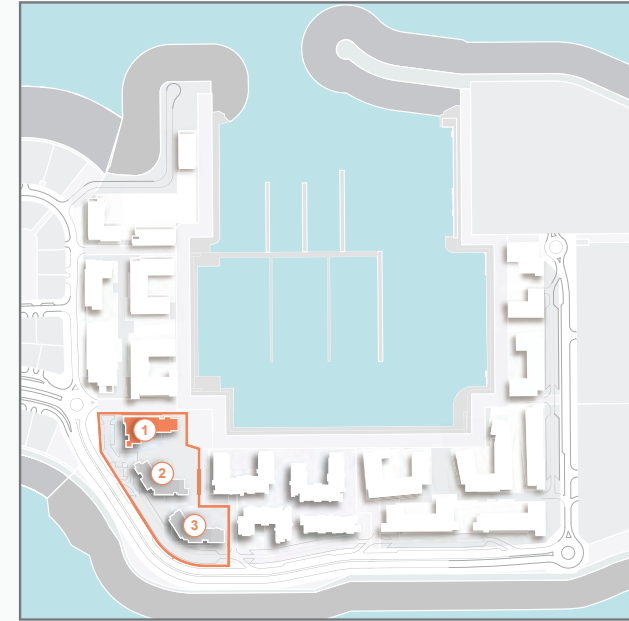

UNIT NO.	SUITE AREA		BALCONY AREA		TOTAL AREA	
	SQM	SQFT	SQM	SQFT	SQM	SQFT
108	69.50	748.09	11.21	120.66	80.71	868.76