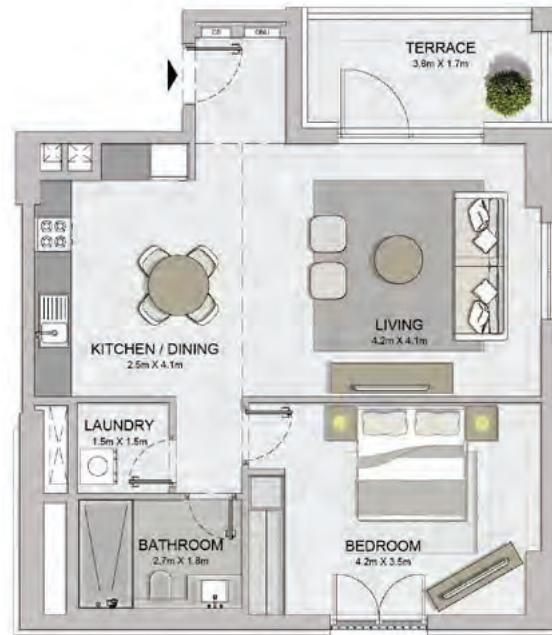

LA VOILE

FLOORPLANS

BUILDING 1

UNIT NO.	SUITE AREA		BALCONY AREA		TOTAL AREA	
	SQM	SQFT	SQM	SQFT	SQM	SQFT
102	70.19	755.52	8.15	87.73	78.34	843.24

UNIT NO.			SUITE AREA		BALCONY AREA		TOTAL AREA	
			SQM	SQFT	SQM	SQFT	SQM	SQFT
202	302	402	70.19	755.52	8.15	87.73	78.34	843.24
502								

UNIT NO.	SUITE AREA		BALCONY AREA		TOTAL AREA			
	SQM	SQFT	SQM	SQFT	SQM	SQFT		
103	69.38	746.80	6.19	66.63	75.57	813.43		
203	303	403	69.39	746.91	6.20	66.74	75.59	813.64
503			69.39	746.91	6.19	66.63	75.58	813.54
602			69.44	747.45	6.20	66.74	75.64	814.18

UNIT NO.	SUITE AREA		BALCONY AREA		TOTAL AREA	
	SQM	SQFT	SQM	SQFT	SQM	SQFT
104	69.83	751.64	12.92	139.07	82.75	890.71

UNIT NO.			SUITE AREA		BALCONY AREA		TOTAL AREA	
			SQM	SQFT	SQM	SQFT	SQM	SQFT
204	304	404	69.86	751.97	7.72	83.10	77.58	835.06
504								