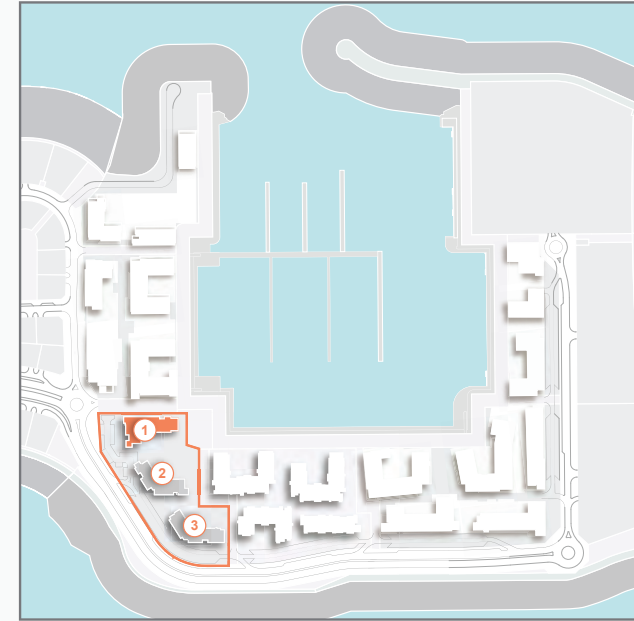

UNIT NO.	SUITE AREA		BALCONY AREA		TOTAL AREA	
	SQM	SQFT	SQM	SQFT	SQM	SQFT
106	68.99	742.60	6.56	70.61	75.55	813.21
206 306 406	68.99	742.60	6.49	69.86	75.48	812.46