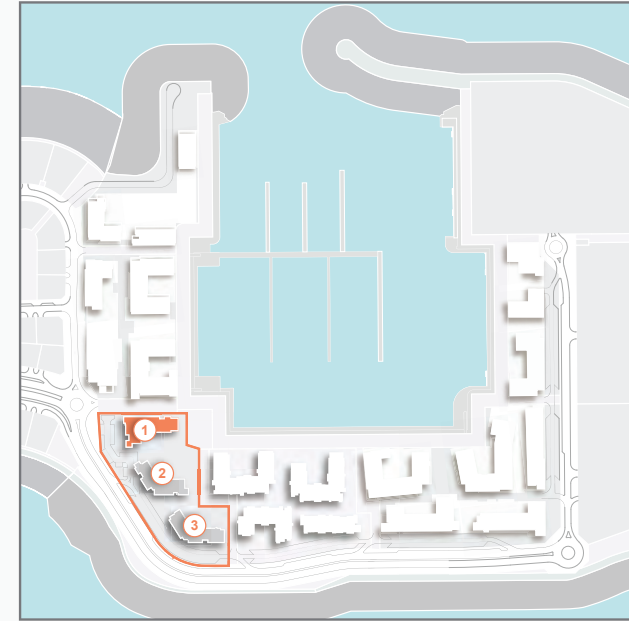

UNIT NO.	SUITE AREA		BALCONY AREA		TOTAL AREA	
	SQM	SQFT	SQM	SQFT	SQM	SQFT
111	68.99	742.60	8.53	91.82	77.52	834.42